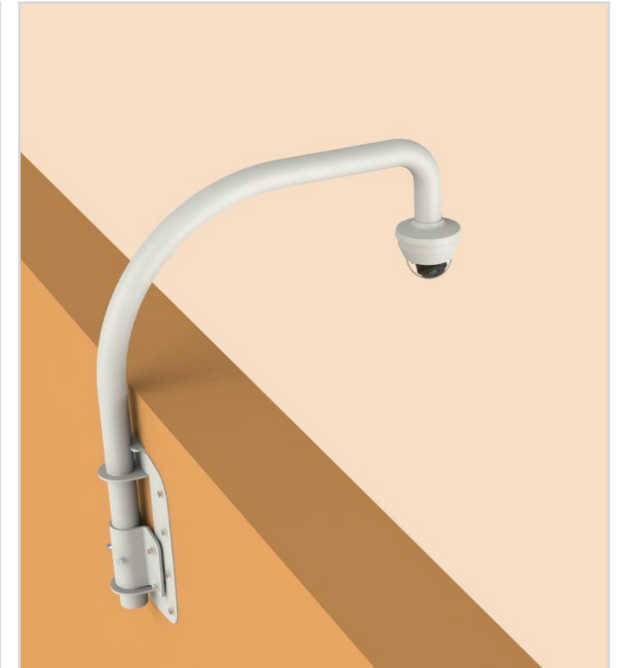

Camera spec.

Full Lineup of Acc.

Ceiling

Wall1 / Wall2

Pole

Corner

Parapet

QND - 6070R / 7080R (ivory)

or

or

Parapet Mount

Hanging Mount