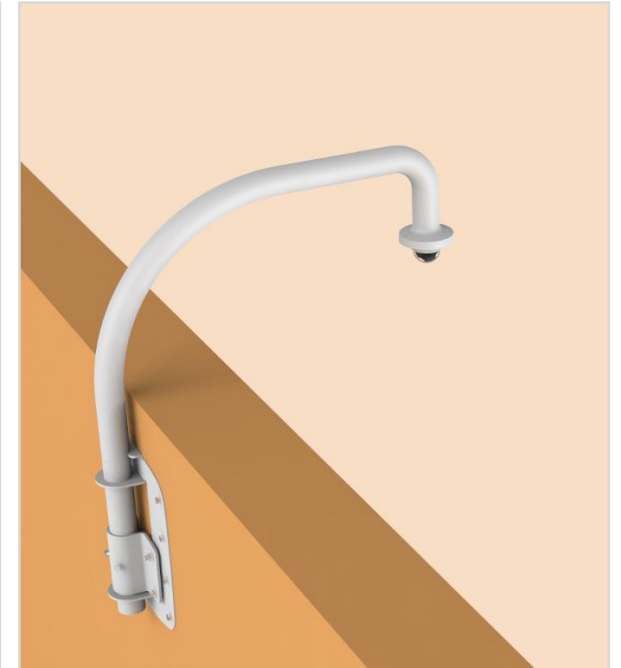

Camera spec.

Full Lineup of Acc.

Ceiling

Wall1 / Wall2

Pole

Corner

Parapet

QND - 6011 / 6021 / 8011 / 8021 // QNF - 8010 / 9010

Corner Mount

Option

Wall Mount

SBP-390WMW2

or

or

Hanging Mount

SBP-099HMW

Parapet Mount

Hanging Mount

SBP-099HMW