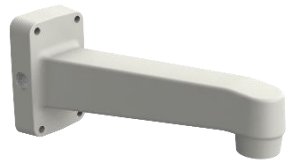

SBP-390WM2