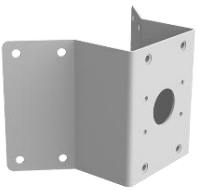

Corner Mount

SBP-300KMW1