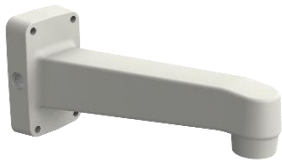

Parapet

QNP - 6230H / 6230RH (ivory)

Corner Mount

SBP-300KM1

Wall Mount

SBP-390WM2

or

SBP-300WM1