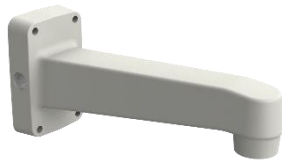

Wall Mount

SBP-390WM2