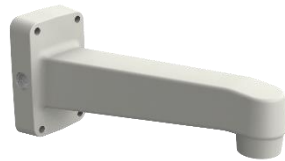

SBP-390WM2