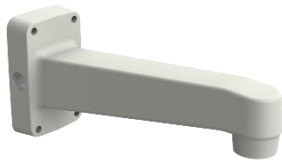

Wall Mount

SBP-390WM2