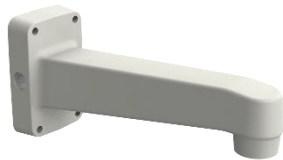

SBP-390WM2