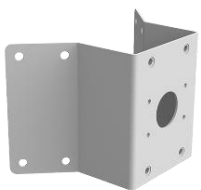

SBP-300KMW1