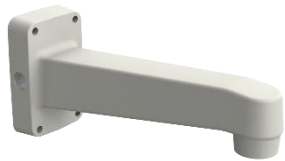

Camera spec.

Full Lineup of Acc.

Ceiling

Wall1 / Wall2

Pole

Corner

Parapet

QNV - 6070R / 7080R (ivory)

Corner Mount

SBP-300KM1

Wall Mount

SBP-390WM2

or

SBP-300WM1

or

SBP-300WM

Hanging Mount

SBP-301HM5

Parapet Mount

SBP-300LM

Hanging Mount

SBP-301HM5