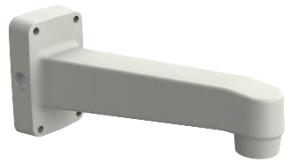

Wall Mount

SBP-390WM2

or