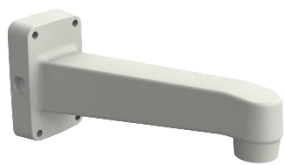

SBP-390WM2