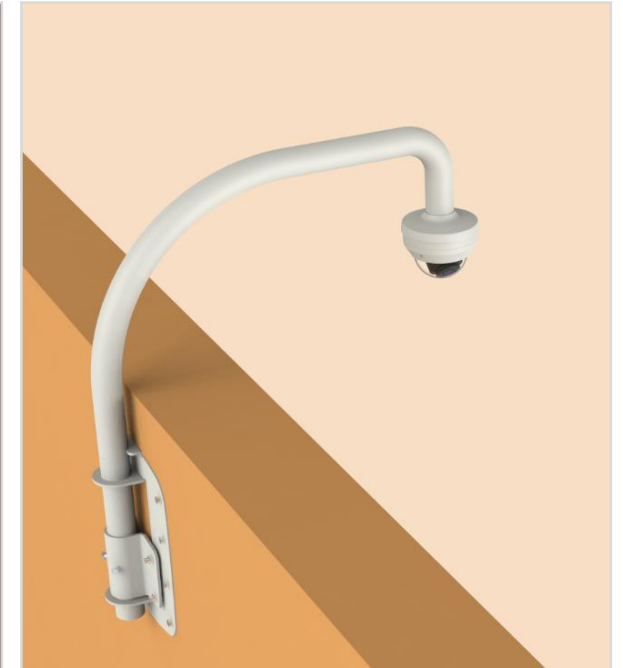

Camera spec.

Full Lineup of Acc.

Ceiling

Wall1 / Wall2

Pole

Corner

Parapet

QNV - 6070R / 7080R (ivory)

Corner Mount

SBP-300KM1

Wall Mount

SBP-390WM2

or

SBP-300WM1

or

SBP-300WM

Hanging Mount

SBP-301HM5

Parapet Mount

SBP-300LM

Hanging Mount

SBP-301HM5