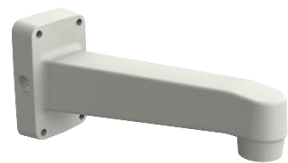

Parapet Mount
SBP-300LM

Smoke Dome Cover
SPB-PTZ7

QNP - 6230H / 6230RH (ivory)

Ceiling Mount

SBP-156KMW

Option

Installation Base
SBP-303HF

Wall Mount