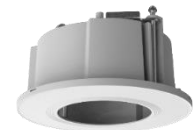

or

SHD-1408FW