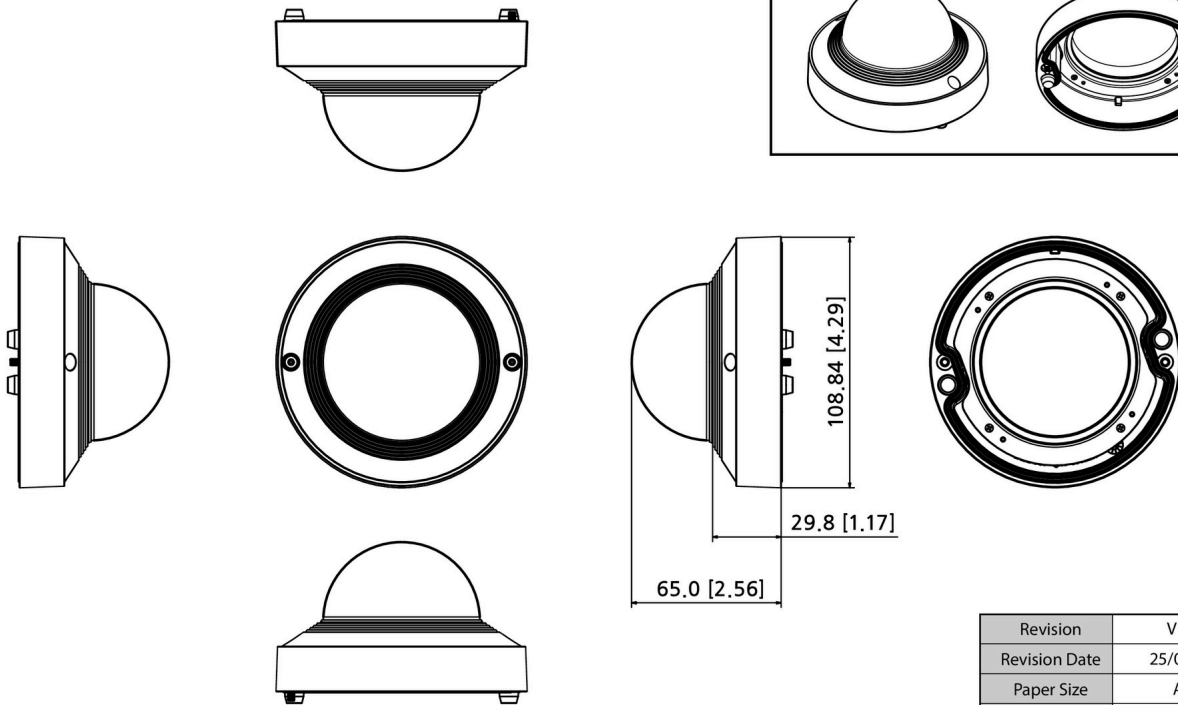

SPB-VAN16W

Smoked Dome Cover

Key Features

- Color: White (Base Top)
/ Transparent smoked (Cover Glass)
- Material : Aluminum(Base Top)
/ Polycarbonate (Cover Glass)
- Dimensions : $\phi 109.1 \times 70 \text{mm}$ ($\phi 4.30 \times 2.56''$) /
- Weight : 180g(0.40lb)

Compatible Devices

QNV-C9011R

QNV-C8011R

QNV-C8012

SPB-VAN16W

Smoked Dome Cover

Specifications

Mechanical	
Color	White
Material	Aluminum
RAL code	RAL9003
Product dimensions / weight	ø110x65mm(ø4.33x2.56") / 180g(0.40lb)
Mount Screw size	TR10
Supported products	QNV-C9011R, QNV-C8011R, QNV-C8012 ※ For further compatible models, please visit our website or use Toolbox

SPB-VAN16W

Smoked Dome Cover

CAD

Unit: mm [inch]

SPB-VAN16W Smoked Dome Cover

Reference image

© Hanwha Vision Co., Ltd. All right reserved.

Revision	V1.0
Revision Date	25/05/30
Paper Size	A2
Unit	mm [inch]
Scale	1:1