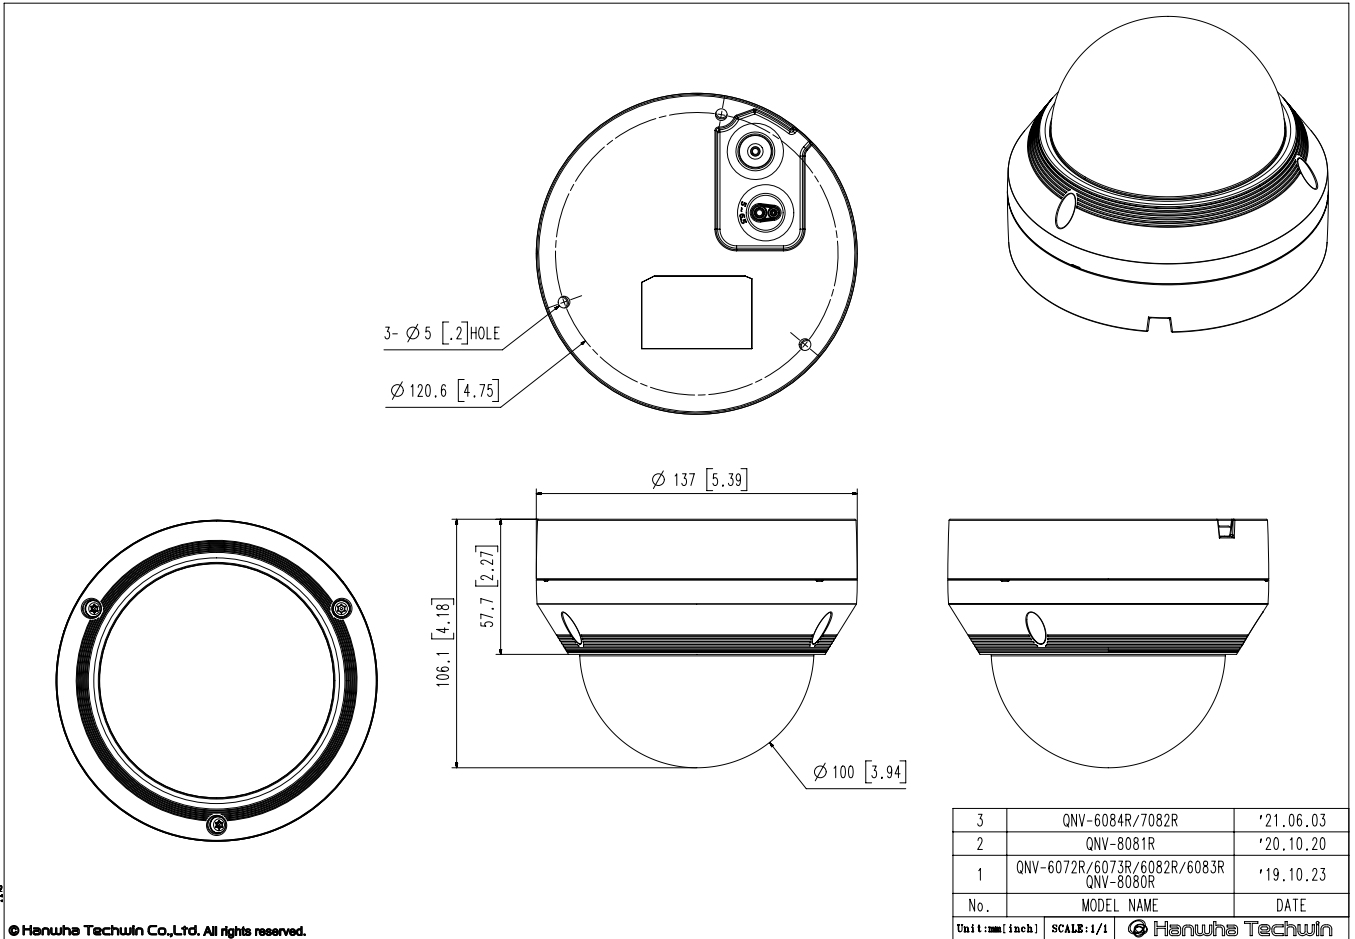

CAD

Unit: mm [inch]