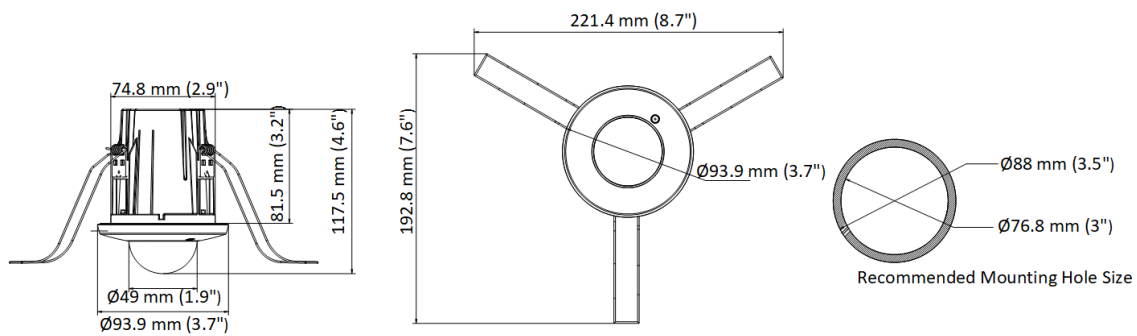

Camera Weight	Approx. 155 g (0.3 lb.)
With Package Weight	Approx. 325 g (0.7 lb.)
Approval	
EMC	FCC (47 CFR Part 15, Subpart B); CE-EMC (EN 55032: 2015, EN 61000-3-2:2019, EN 61000-3-3:2013+A1:2019, EN 50130-4: 2011 +A1: 2014); RCM (AS/NZS CISPR 32: 2015)
Safety	UL (UL 62368-1); CB (IEC 62368-1:2014+A11); CE-LVD (EN 62368-1:2014/A11:2017)
Environment	CE-RoHS (2011/65/EU); WEEE (2012/19/EU); Reach (Regulation (EC) No 1907/2006)

▪ Available Model

DS-2CD2E43G2-U (2.8/4 mm)

▪ Dimension

Unit: mm (inch)