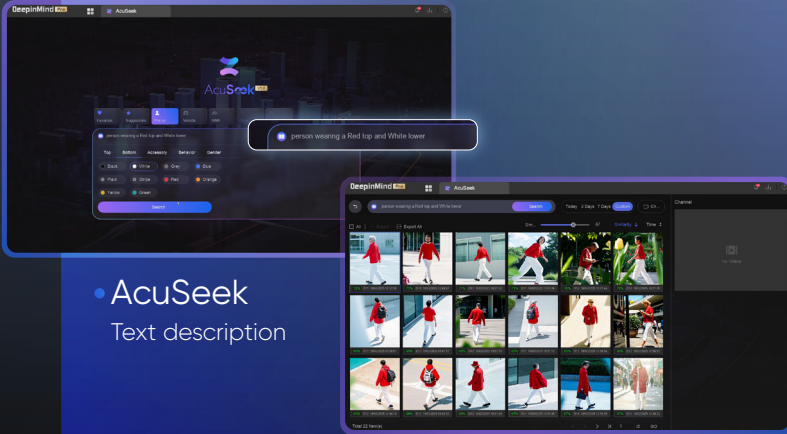

### Search **Precisely**

Powered by a large-scale AI model, AcuSeek delivers pinpoint accuracy.

**AcuSeek NVR, Powered by Large-Scale AI Model**

## 1 AcuSeek quickly locates the target

• AcuSeek  
Text description

• Locate Target